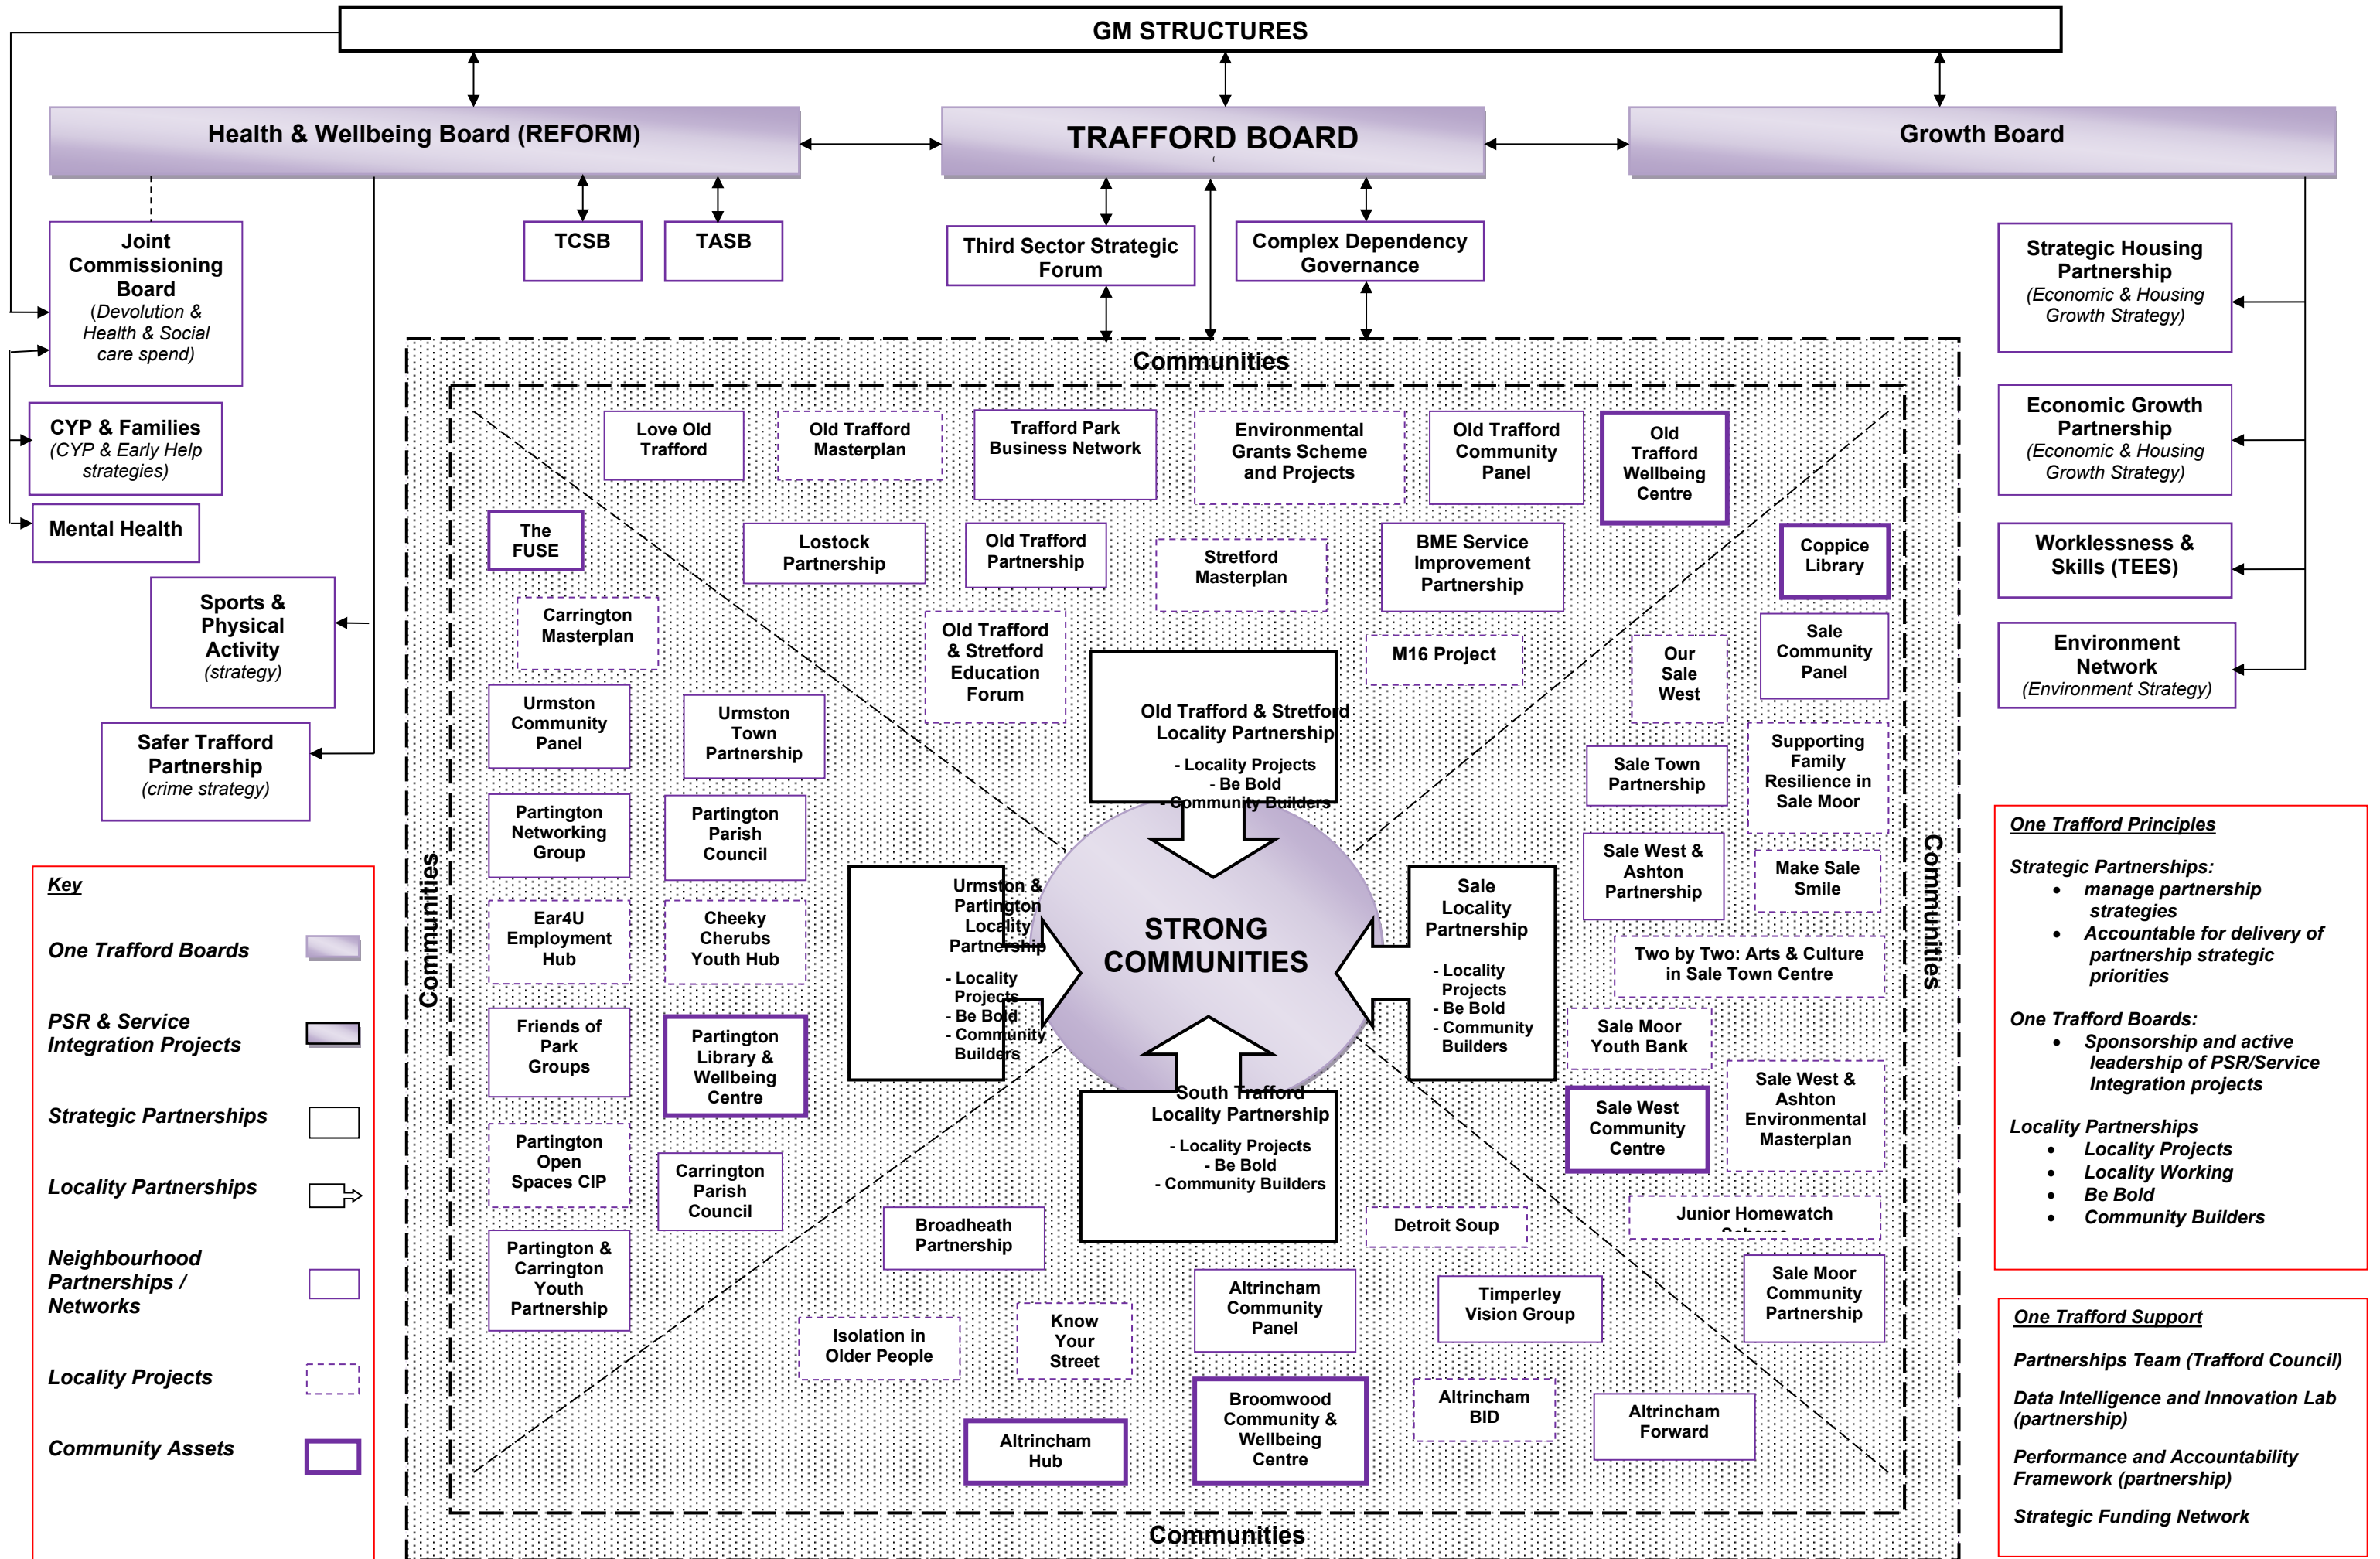

# Trafford Partnership Structure - Communities

- One Trafford Principles**
- Strategic Partnerships:**
- manage partnership strategies
  - Accountable for delivery of partnership strategic priorities
- One Trafford Boards:**
- Sponsorship and active leadership of PSR/Service Integration projects
- Locality Partnerships**
- Locality Projects
  - Locality Working
  - Be Bold
  - Community Builders

- One Trafford Support**
- Partnerships Team (Trafford Council)
  - Data Intelligence and Innovation Lab (partnership)
  - Performance and Accountability Framework (partnership)
  - Strategic Funding Network